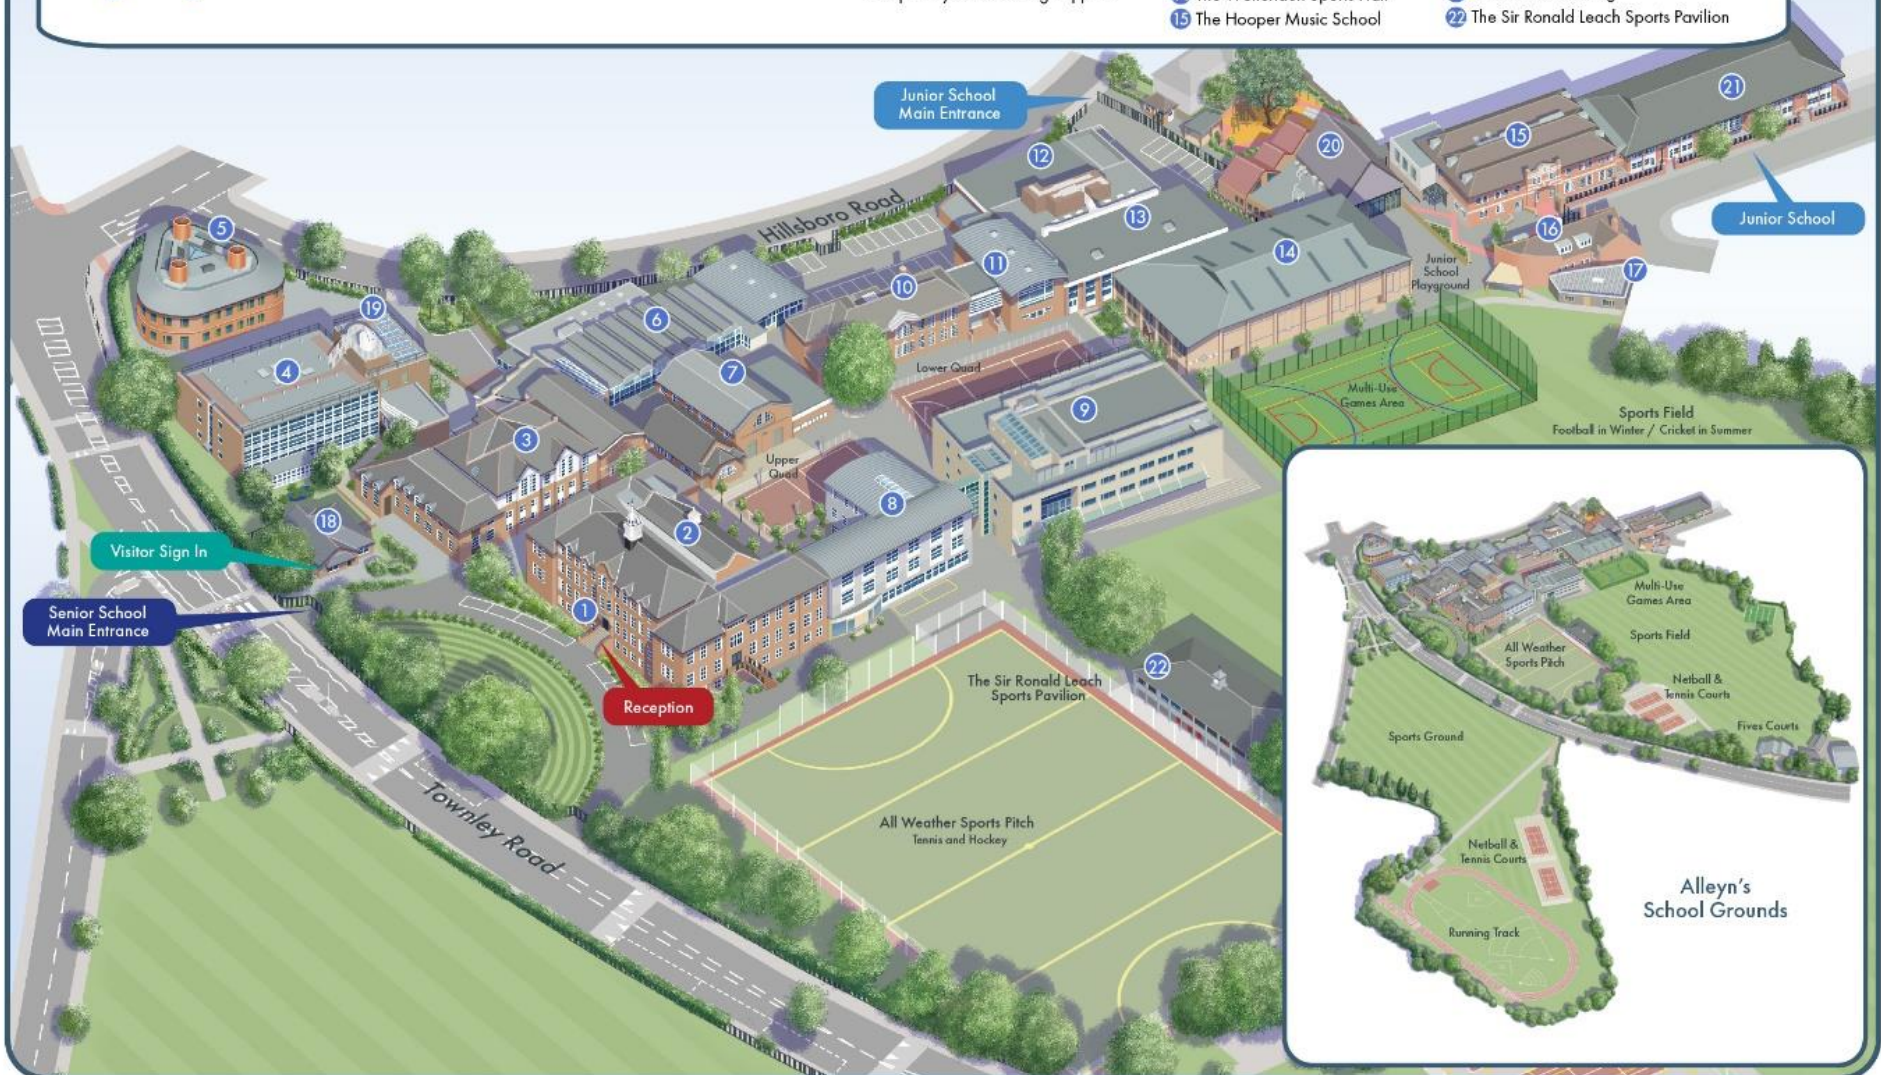

### Arrival at Site:

Visitors to Alley'n's should use the main entrance of the senior school on Townley Road unless prior arrangements have been made. If required, assistance and directions to your destination will be available from the staff stationed at the lodge.

- Address: Alley'n's School Enterprises Limited, Townley Road, London, SE22 8SU
- For those that are familiar with using What3Words for directions please follow these links:
  - Main Entrance: <https://w3w.co/curiosity.reward.jump>
  - Swimming Pool, access via the main entrance on Townley Road only: <https://w3w.co/branded.margin.puzzle>
  - On the site map included below the Swimming Pool is building 13 and the Townley Lodge is building 18

# ALLEYN'S

- 1 Main Building
- 2 Great Hall
- 3 Art, Food and Technology Block
- 4 The R.V. Jones Science Building
- 5 Lower School
- 6 Dining Room
- 7 The Old Gym, Drama, Chaplaincy and Learning Support
- 8 E Block
- 9 Edward Alleyn Building and MCT at Alley's
- 10 Sixth Form Centre
- 11 The Fenner Library
- 12 Gymnasium
- 13 Swimming Pool
- 14 The Wolfenden Sports Hall
- 15 The Hooper Music School
- 16 The Duke of Edinburgh's Award Building
- 17 Estates Building
- 18 Townley Lodge: Security, Admissions, Development and Alumni Office
- 19 The Chris Marvin Observatory
- 20 The Rose Building
- 21 The Fortune Building
- 22 The Sir Ronald Leach Sports Pavilion

Vehicle restrictions on **Townley Road**, leading to East Dulwich Grove, are active on weekdays from Monday to Friday, from 8:00 am to 9:00 am and 3:00 pm to 4:30 pm, these also apply during school holidays.