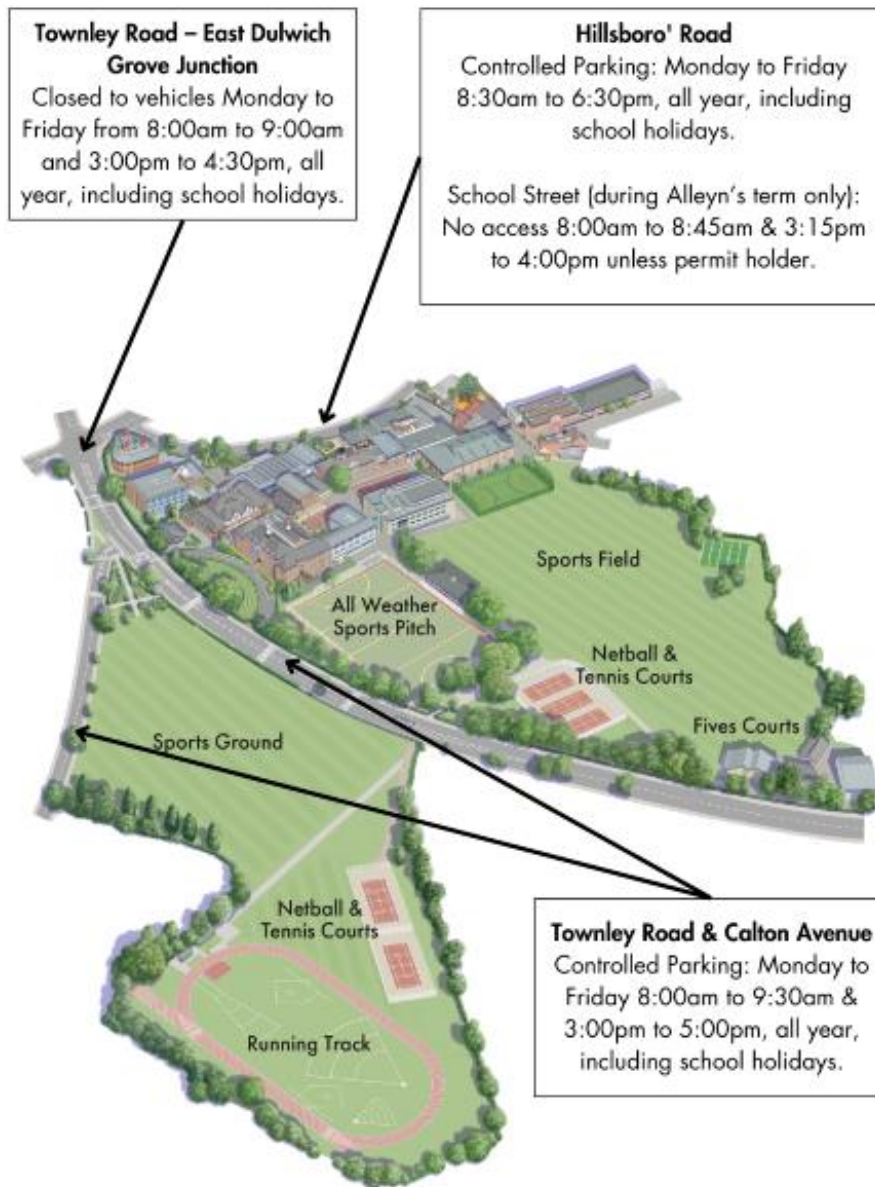

Coach Bays on Townley Road

Coach bays are clearly marked and reserved for coaches during specific times.

- 'Field side' coach bay: Monday to Friday, 8:00 to 10:00am and 3:00 to 6:00pm
- 'School side' coach bay: Monday to Saturday, 8:00 to 10:00am and 3:00 to 6:00pm
- Outside of these days and hours, other vehicles may use the spaces.
- Restrictions apply year-round

Hillsboro' Road School Street (Alleyn's Term Only)

Hillsboro' Road is a School Street, restricting access during Alleyn's term time from 8:00 to 8:45am and 3:15 to 4:00pm. Only permit holders, including vehicles School, may drive through, with cameras enforcing the rule.

Summary of Parking and Access Restrictions Around Alleyn's

Location	Midweek (Monday to Friday)	Weekend (Saturday & Sunday)
Nearby Streets	Some unrestricted spaces available but limited by time of day. Check signage.	No restrictions.
Townley Road – East Dulwich Grove Junction	Closed to cars 8:00am to 9:00am & 3:00pm to 4:30pm, all year, including school holidays.	No restrictions.
Dulwich Village CPZ (near Senior School entrance)	Controlled Parking: 8:00am to 9:30am & 3:00pm to 5:00pm, all year, including school holidays. This includes Townley Road and Calton Avenue.	No restrictions.
East Dulwich CPZ (near Junior School entrance)	Controlled Parking: 8:30am to 6:30pm, all year, including school holidays. This includes Hillsboro' Road.	No restrictions.
Coach Bays on Townley Road	Reserved for coaches: 8:00 to 10:00am & 3:00 to 6:00pm ('School side' also applies on Saturdays), all year, including school holidays.	'Field side': Available on weekends. 'School side': Restricted Saturdays, 8:00am to 10:00am and 3:00 to 6:00pm. Available Sunday.
Hillsboro' Road School Street (Alleyn's term time only)	No access 8:00am to 8:45am & 3:15pm to 4:00pm unless permit holder.	No restrictions.