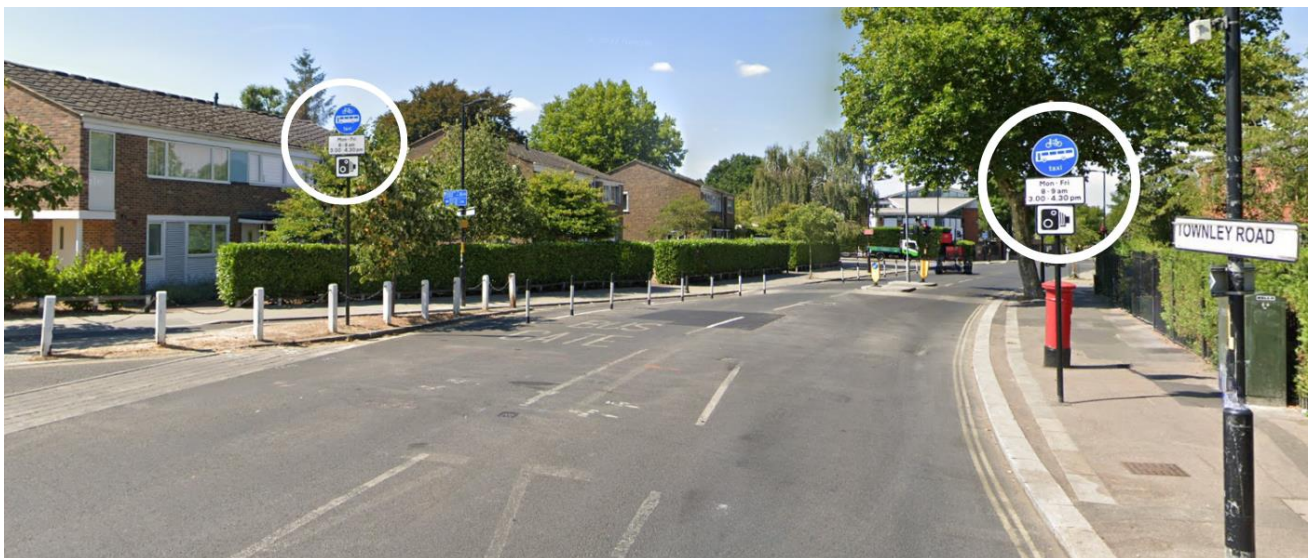

Bus Stops near to Alleyn's

- [Townley Road (VE)](#) - 2 min walk via the 37 and 42 Bus
- [North Dulwich Station (VB)](#) - 7 min walk via the 37, 42 and P4 Bus
- [Heber Road (DP)](#) - 7 min walk via the 40, 176 and 185 Bus
- [Whateley Road (DT)](#) - 10 min walk via the P13 Bus

Local Bus Routes

- Route [12](#)
- Route [185](#)
- Route [37](#)
- Route [P4](#)
- Route [42](#)
- Route [P13](#)
- Route [176](#)

Travel By Car

Roads around Alleyn's have traffic and parking controls, including timed restrictions, so please consider if driving is necessary and follow all signage.

Townley Road to East Dulwich Grove Junction

The junction from Townley Road to East Dulwich Grove is closed to cars from 8:00 to 9:00am and 3:00 to 4:30pm, Monday to Friday, restrictions apply year-round.

Cameras monitor this junction, and fines are automatically issued to unauthorised vehicles. The School cannot appeal these fines.

Vehicle restrictions on **Townley Road**, leading to East Dulwich Grove, are active on weekdays from Monday to Friday, from 8:00 am to 9:00 am and 3:00 pm to 4:30 pm, these also apply during school holidays.