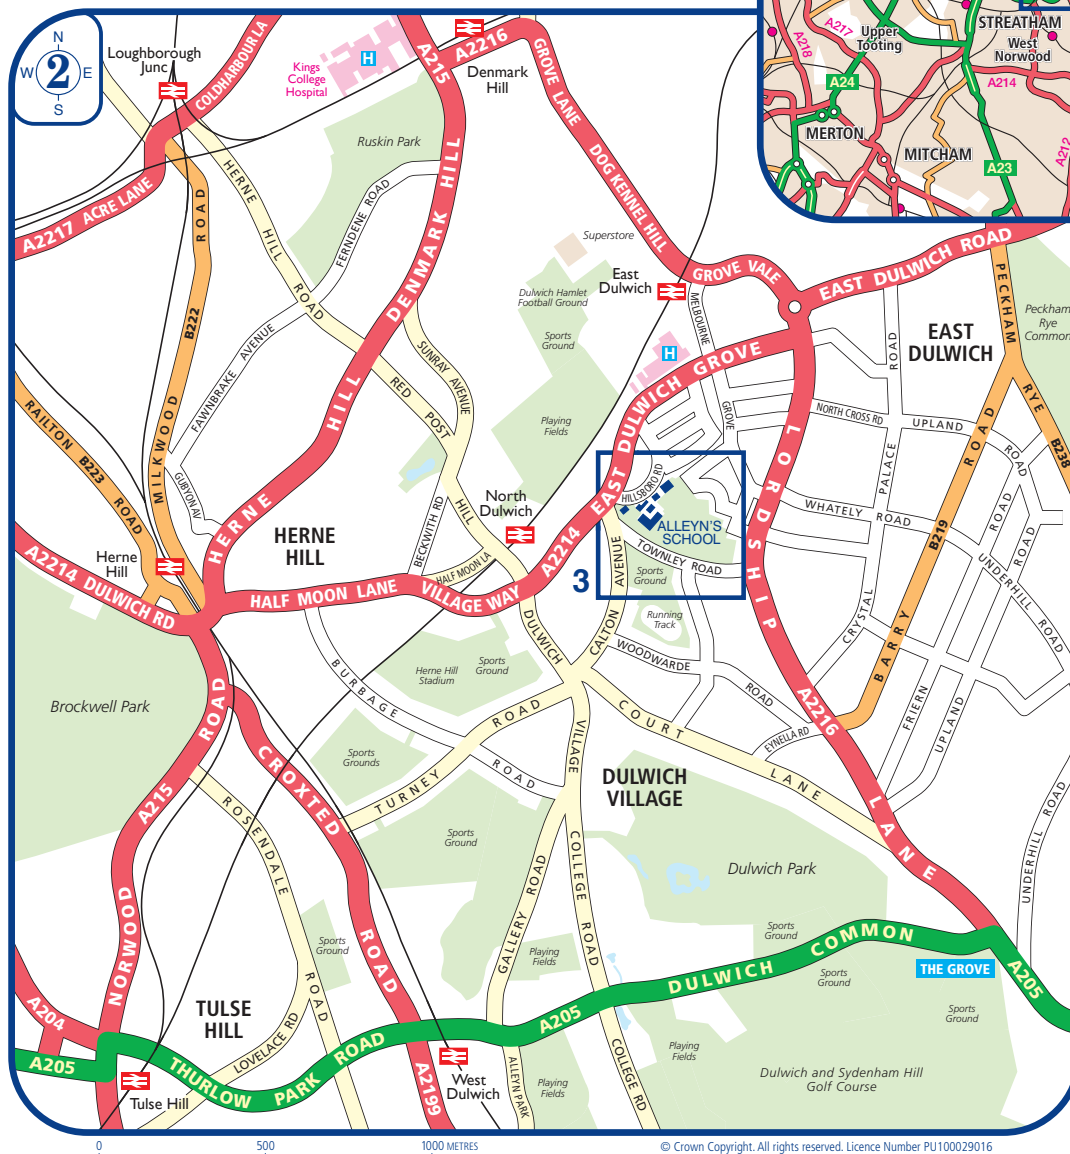

Directions to Alleyn's School, Dulwich

By Rail: The nearest mainline stations are North Dulwich (London Bridge Line) and Herne Hill (Victoria Line). North Dulwich Station is a 6-7 minute walk from the School. Herne Hill Station is just a short journey by taxi or bus (No.37).

By Bus: The School is served by the following bus routes: 12, 37, 40, 176, 185, 312, P4 and P13.

By Road: Dulwich is situated just off the A205 South Circular Road between Streatham and Forest Hill. Whichever direction you come from head for and join the A205. Leave the South Circular at The Grove Junction and join the A2216, Lordship Lane. Travel along Lordship Lane for just under 1 mile and turn left onto Townley Road. The entrance to Alleyn's School will be seen after 400 metres on the right-hand side.

Car Parking: There is restricted parking only for visitors on site, however there is unrestricted parking on Townley Road and in neighbouring streets. Visitors are then requested to report immediately to Townley Lodge at the Main Entrance.