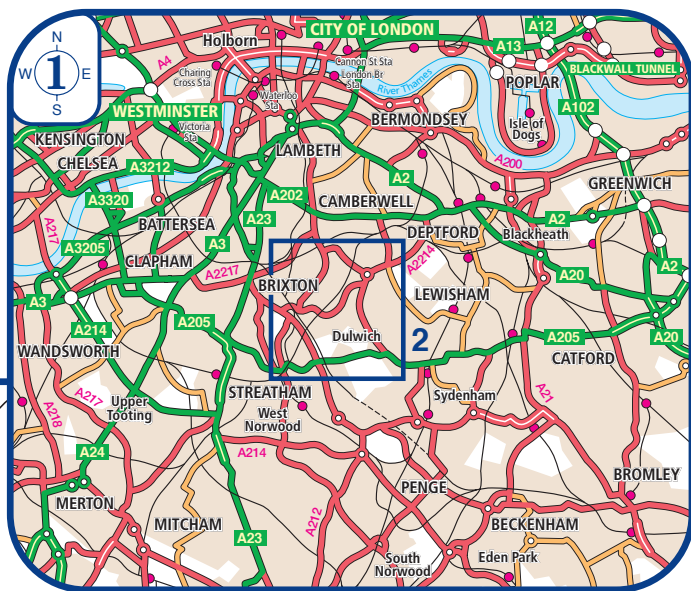

Directions to Alleyn's School, Dulwich

By Rail: The nearest mainline stations are North Dulwich (London Bridge Line) and Herne Hill (Victoria Line). North Dulwich Station is a 6-7 minute walk from the School. Herne Hill Station is just a short journey by taxi or bus (No.37).

By Bus: The School is served by the following bus routes: 12, 37, 40, 176, 185, 312, P4 and P13.

By Road: Dulwich is situated just off the A205 South Circular Road between Streatham and Forest Hill. Whichever direction you come from head for and join the A205. Leave the South Circular at The Grove Junction and join the A2216, Lordship Lane. Travel along Lordship Lane for just under 1 mile and turn left onto Townley Road. The entrance to Alleyn's School will be seen after 400 metres on the right-hand side.